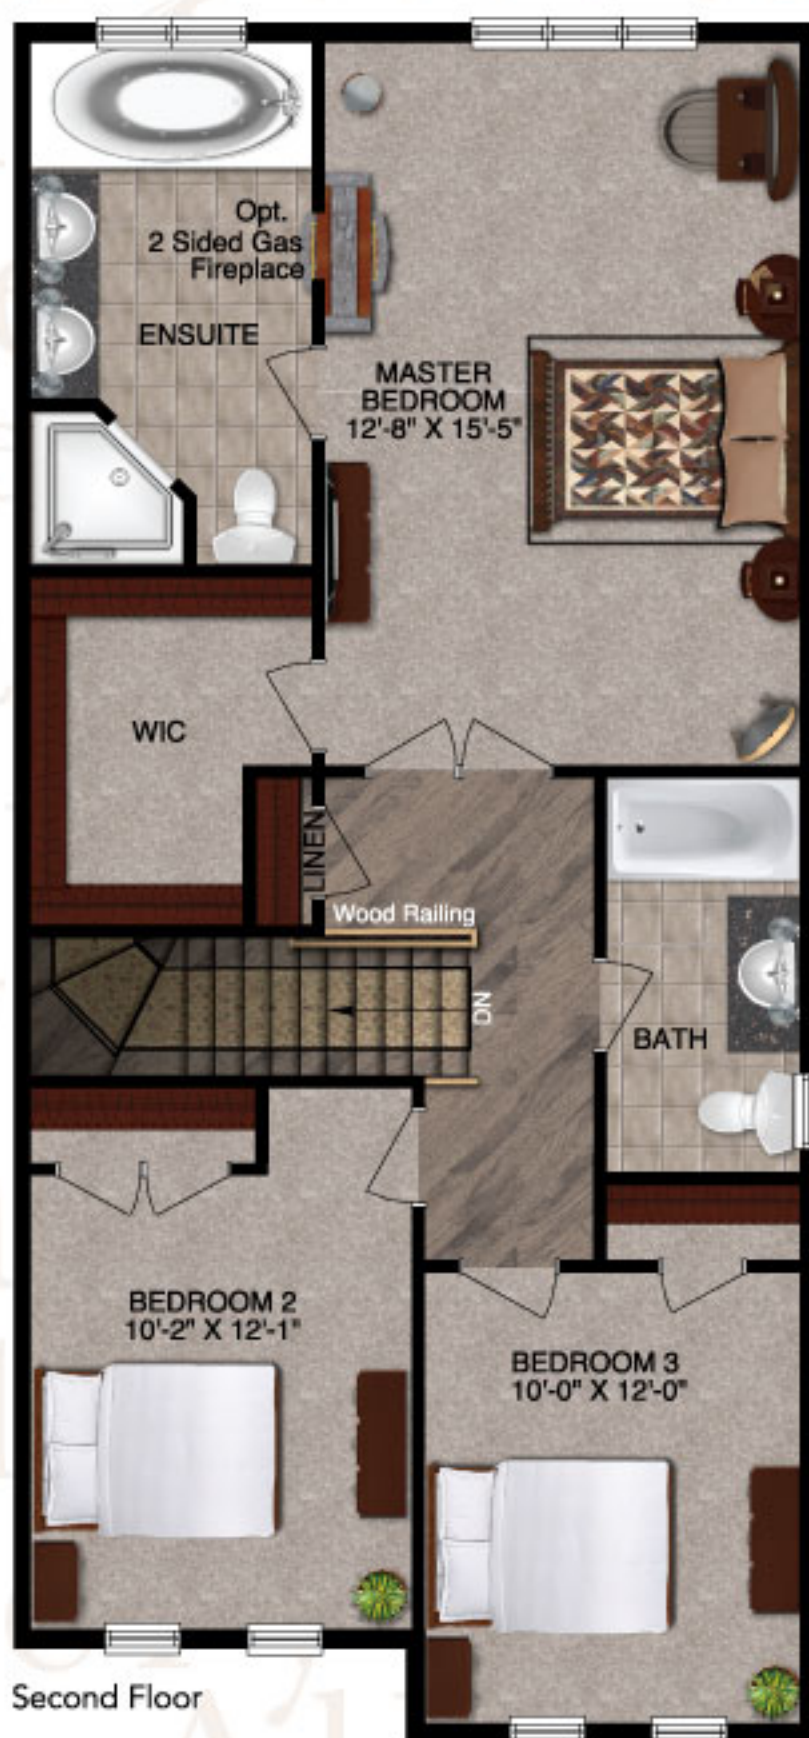

THE BIRCH

1760 SQ. FT

ELEVATION A
ARTISTS CONCEPT

ELEVATION B
ARTISTS CONCEPT

THE BIRCH

1760 SQ.FT

HOUSE RENDERINGS ARE ARTISTS' CONCEPTION AND MAY BE BUILT AS A MIRROR IMAGE. ALL FLOOR PLANS ARE APPROXIMATE DIMENSIONS. ACTUAL USABLE FLOOR SPACE MAY VARY FROM THE STATED FLOOR AREA. COLOUR REPRESENTATIONS ARE APPROXIMATE AND SUBJECT TO CHANGE E. & O.E.