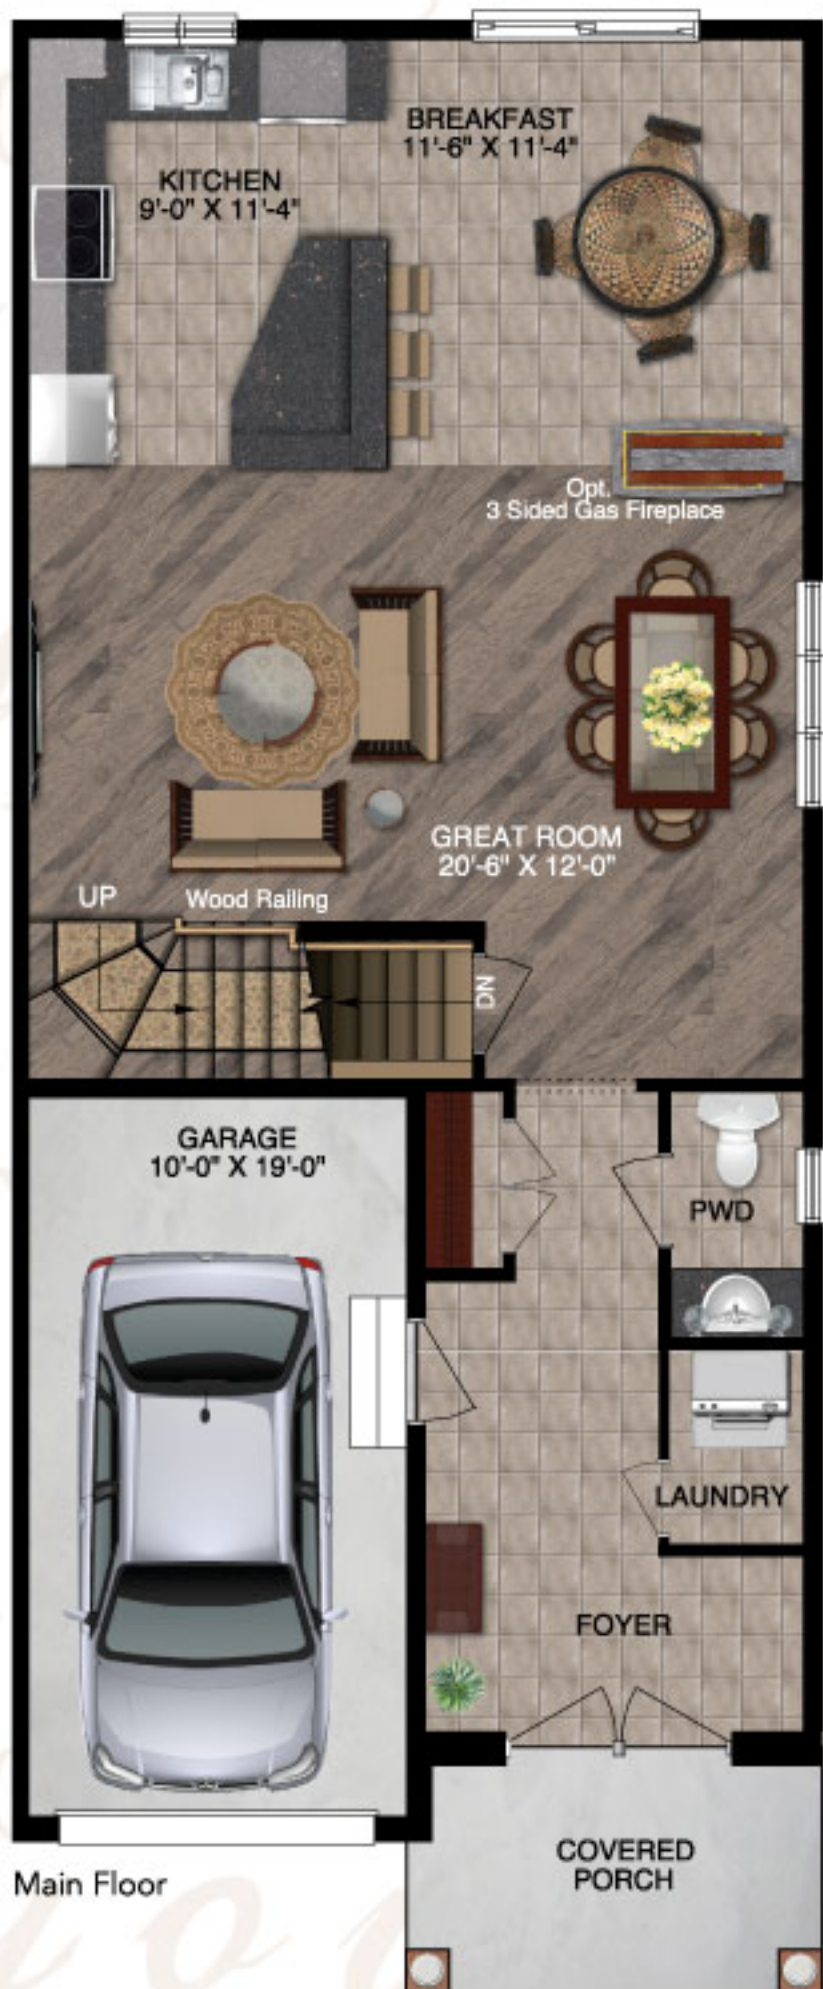

THE BIRCH

1760 SQ. FT

ELEVATION A
ARTISTS CONCEPT

ELEVATION B
ARTISTS CONCEPT

THE BIRCH

1760 SQ.FT

HOUSE RENDERINGS ARE ARTISTS' CONCEPTION AND MAY BE BUILT AS A MIRROR IMAGE. ALL FLOOR PLANS ARE APPROXIMATE DIMENSIONS. ACTUAL USABLE FLOOR SPACE MAY VARY FROM THE STATED FLOOR AREA. COLOUR REPRESENTATIONS ARE APPROXIMATE AND SUBJECT TO CHANGE E. & O.E.