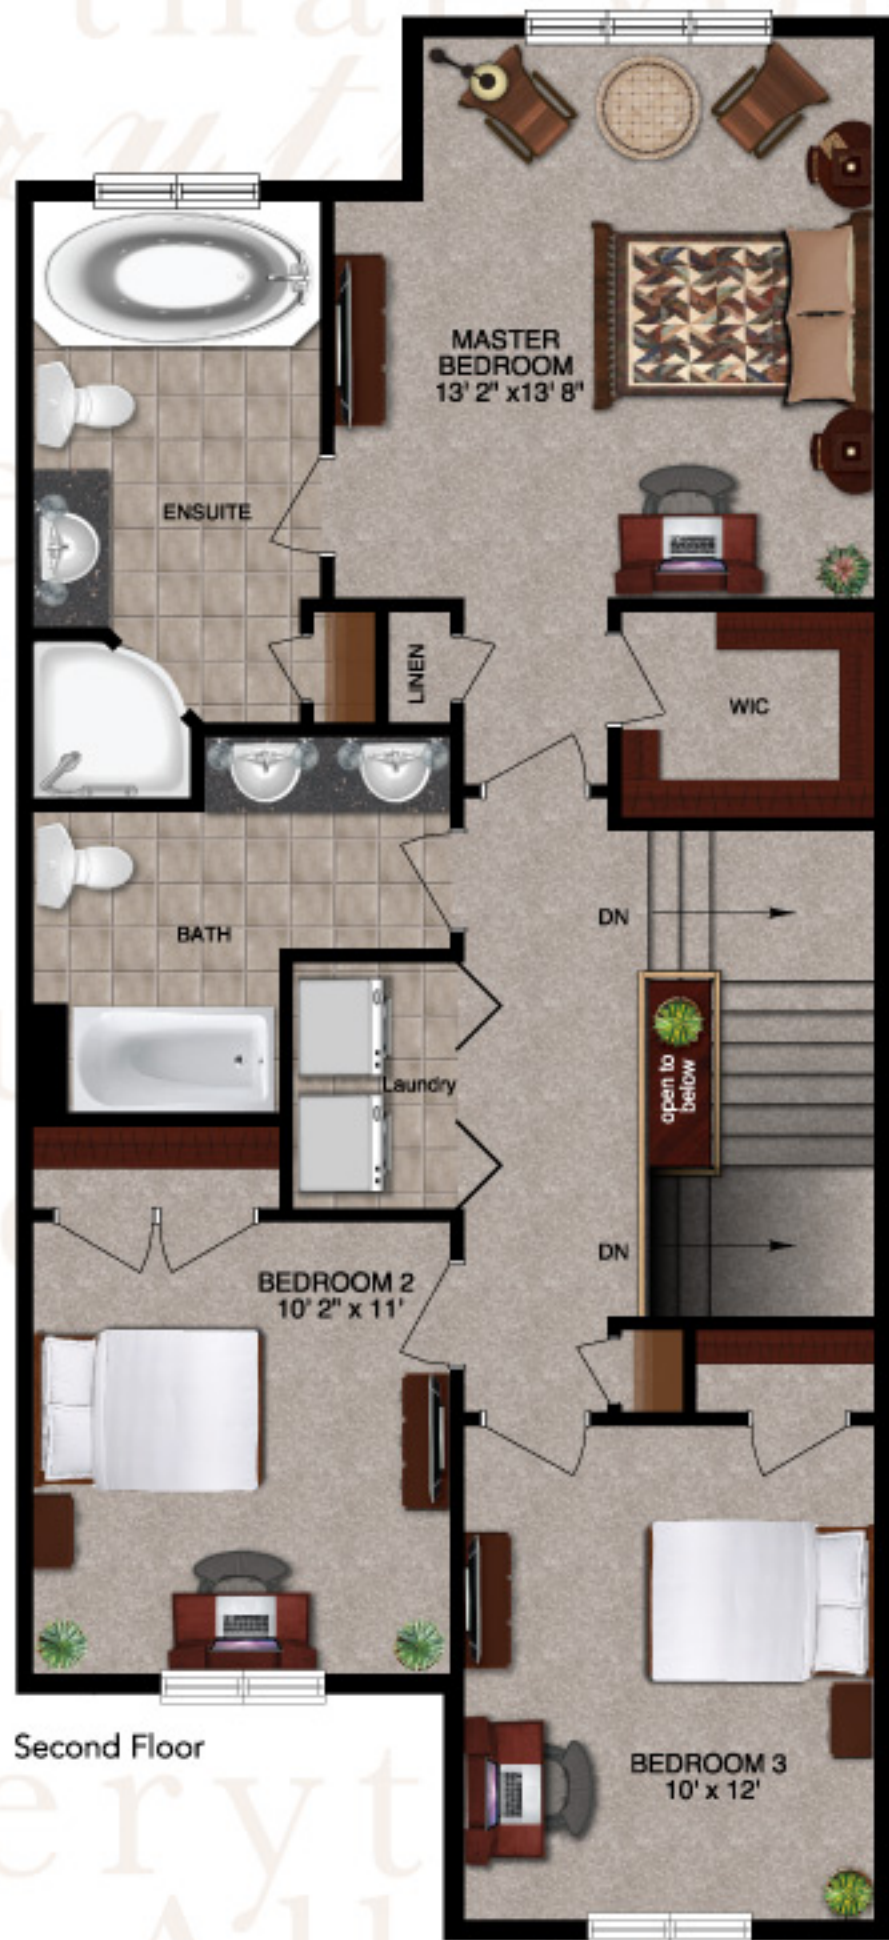

# THE OAK

1667 SQ. FT

ELEVATION A  
ARTISTS CONCEPT

ELEVATION B  
ARTISTS CONCEPT

# THE OAK

1667 SQ.FT

HOUSE RENDERINGS ARE ARTISTS' CONCEPTION AND MAY BE BUILT AS A MIRROR IMAGE. ALL FLOOR PLANS ARE APPROXIMATE DIMENSIONS. ACTUAL USABLE FLOOR SPACE MAY VARY FROM THE STATED FLOOR AREA. COLOUR REPRESENTATIONS ARE APPROXIMATE AND SUBJECT TO CHANGE E. & O.E.