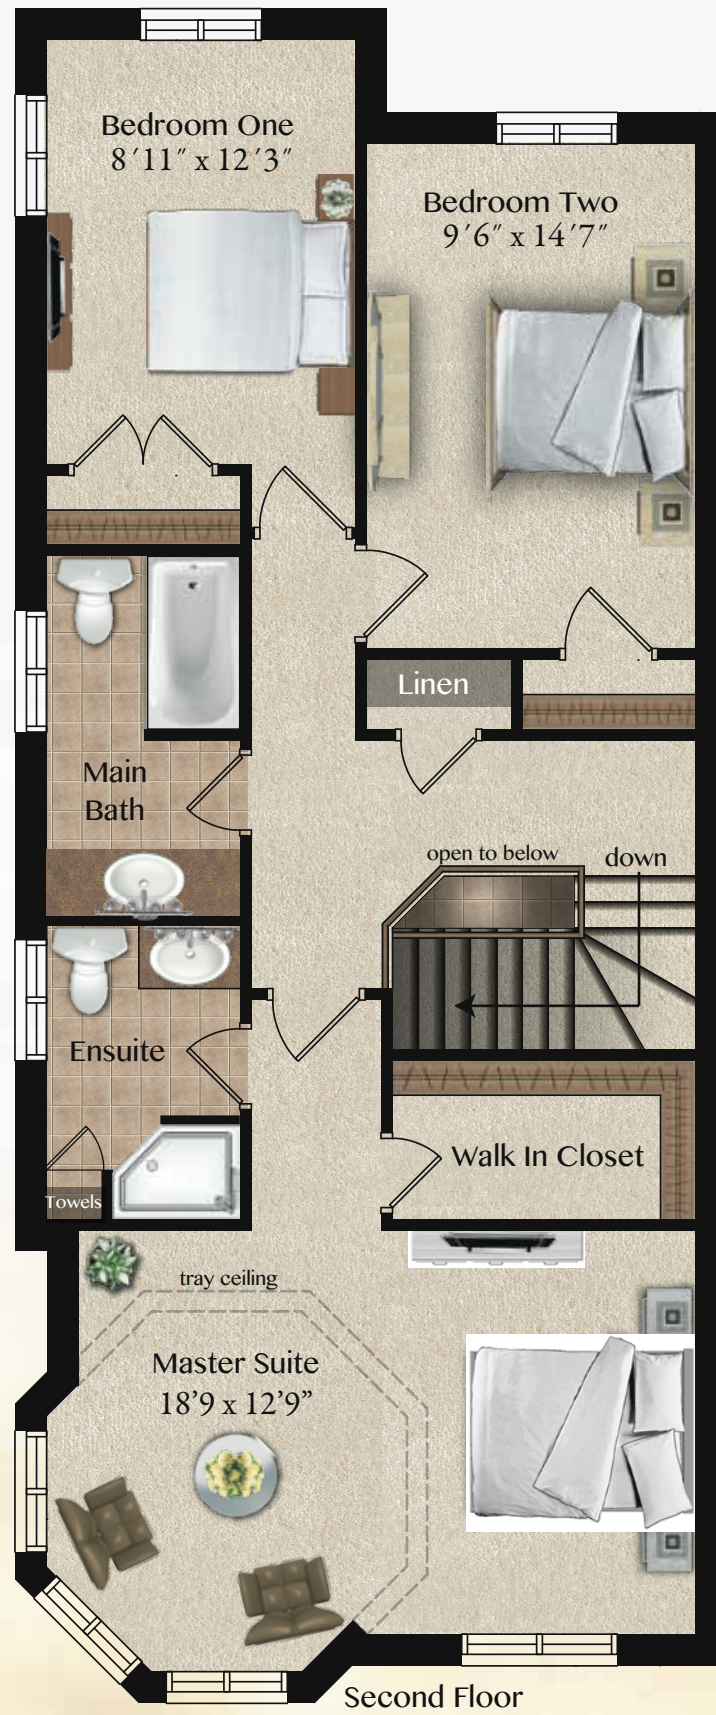

W
Winchester
PLACE

GLINTON
1756 SQ. FT.

Winchester PLACE

HIGHLY APPOINTED
INTERIOR FINISHES

GLINTON 1756 SQ. FT.

855-400-7717 • www.winchesterplace.ca