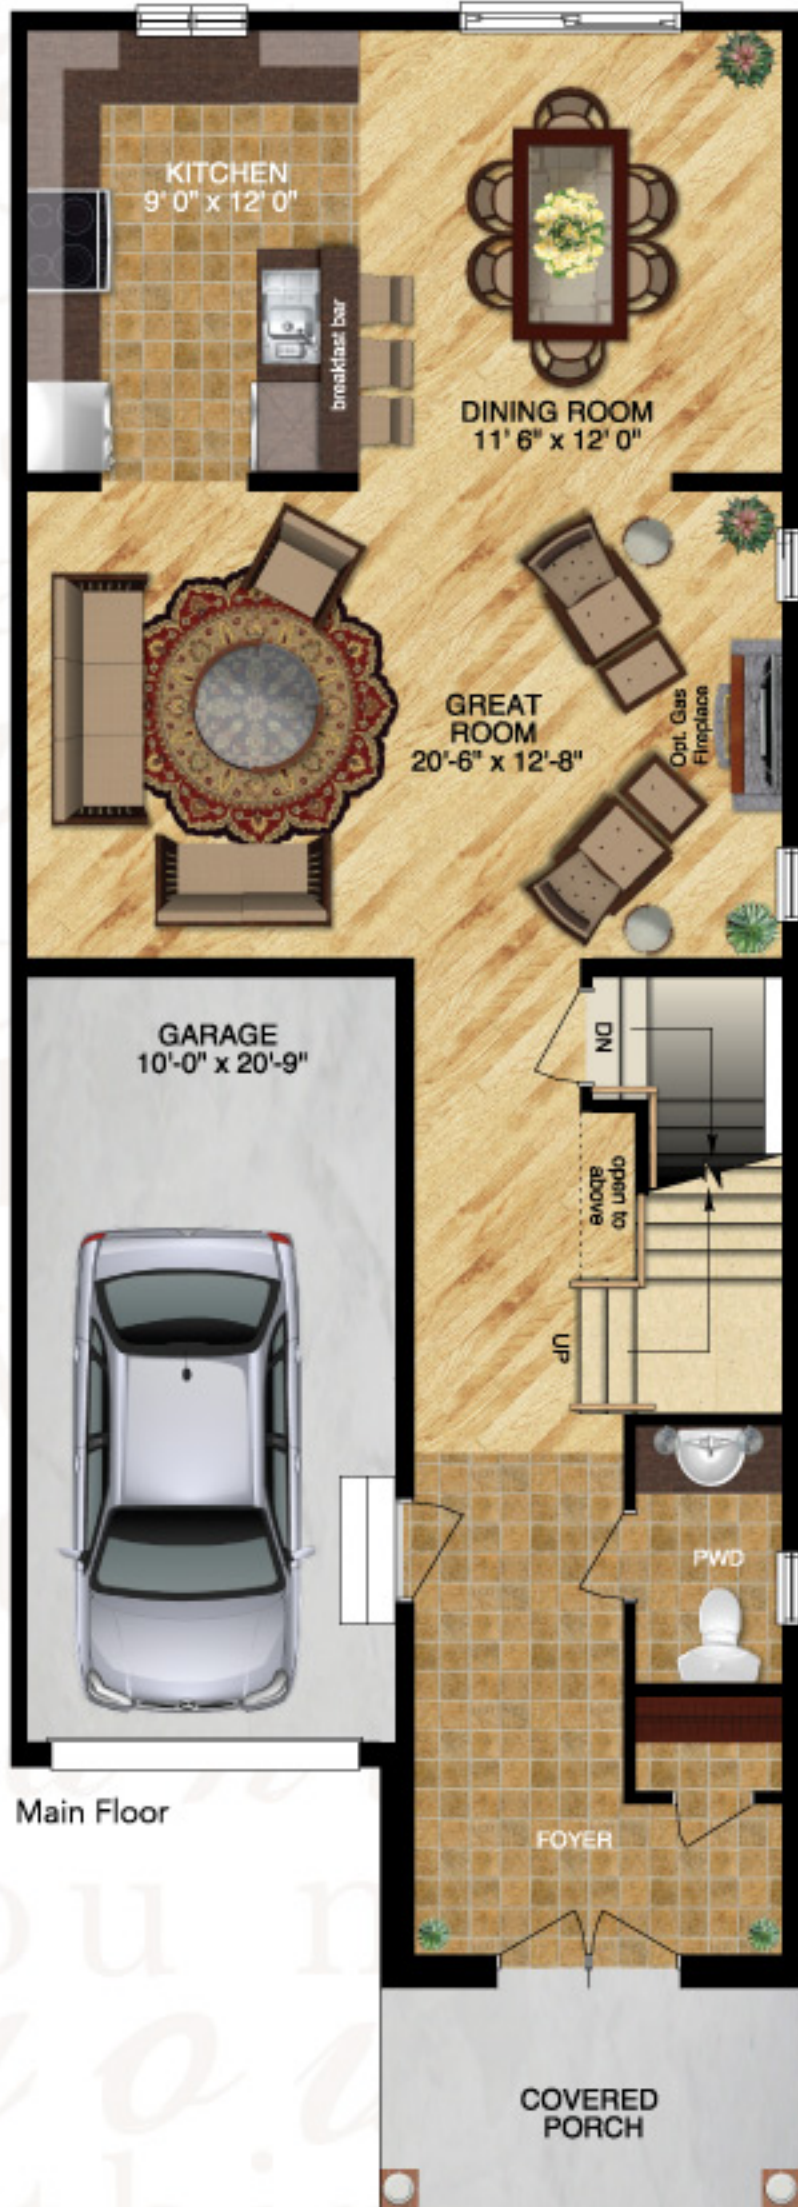

THE PINE
1936 SQ.FT

ELEVATION A
ARTISTS CONCEPT

ELEVATION B
ARTISTS CONCEPT

THE PINE

1936 SQ.FT

HOUSE RENDERINGS ARE ARTISTS' CONCEPTION AND MAY BE BUILT AS A MIRROR IMAGE. ALL FLOOR PLANS ARE APPROXIMATE DIMENSIONS. ACTUAL USABLE FLOOR SPACE MAY VARY FROM THE STATED FLOOR AREA. COLOUR REPRESENTATIONS ARE APPROXIMATE AND SUBJECT TO CHANGE E.& O.E.