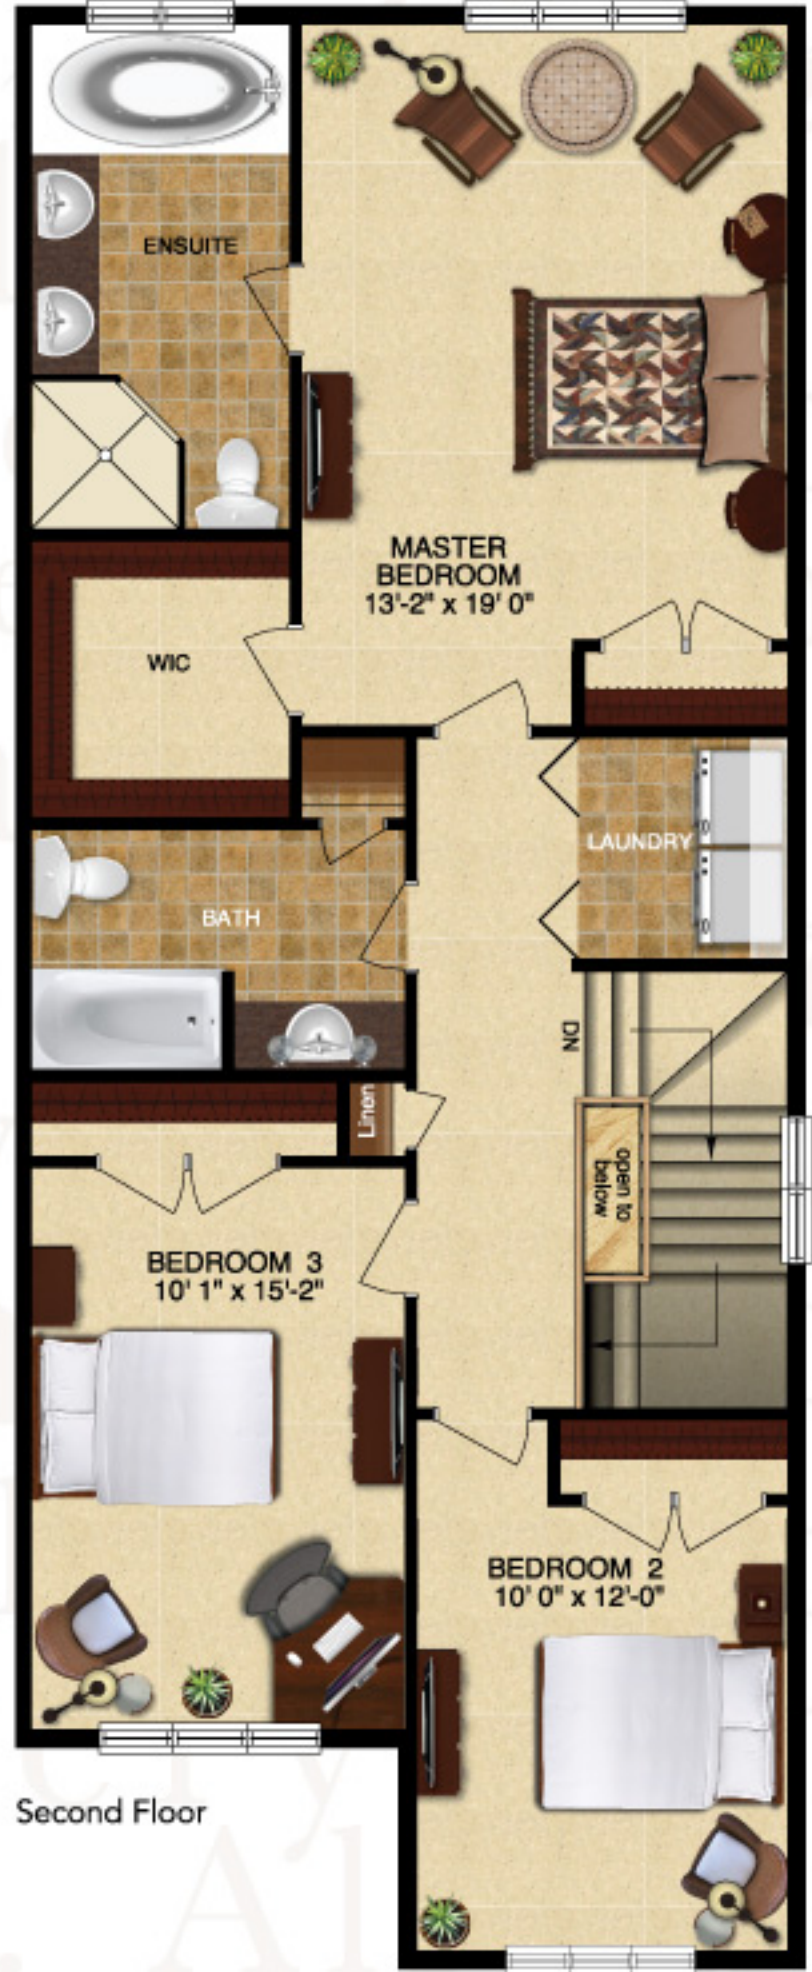

THE PINE
1936 SQ.FT

ELEVATION A
ARTISTS CONCEPT

ELEVATION B
ARTISTS CONCEPT

THE PINE

1936 SQ.FT

HOUSE RENDERINGS ARE ARTISTS' CONCEPTION AND MAY BE BUILT AS A MIRROR IMAGE. ALL FLOOR PLANS ARE APPROXIMATE DIMENSIONS. ACTUAL USABLE FLOOR SPACE MAY VARY FROM THE STATED FLOOR AREA. COLOUR REPRESENTATIONS ARE APPROXIMATE AND SUBJECT TO CHANGE E.& O.E.