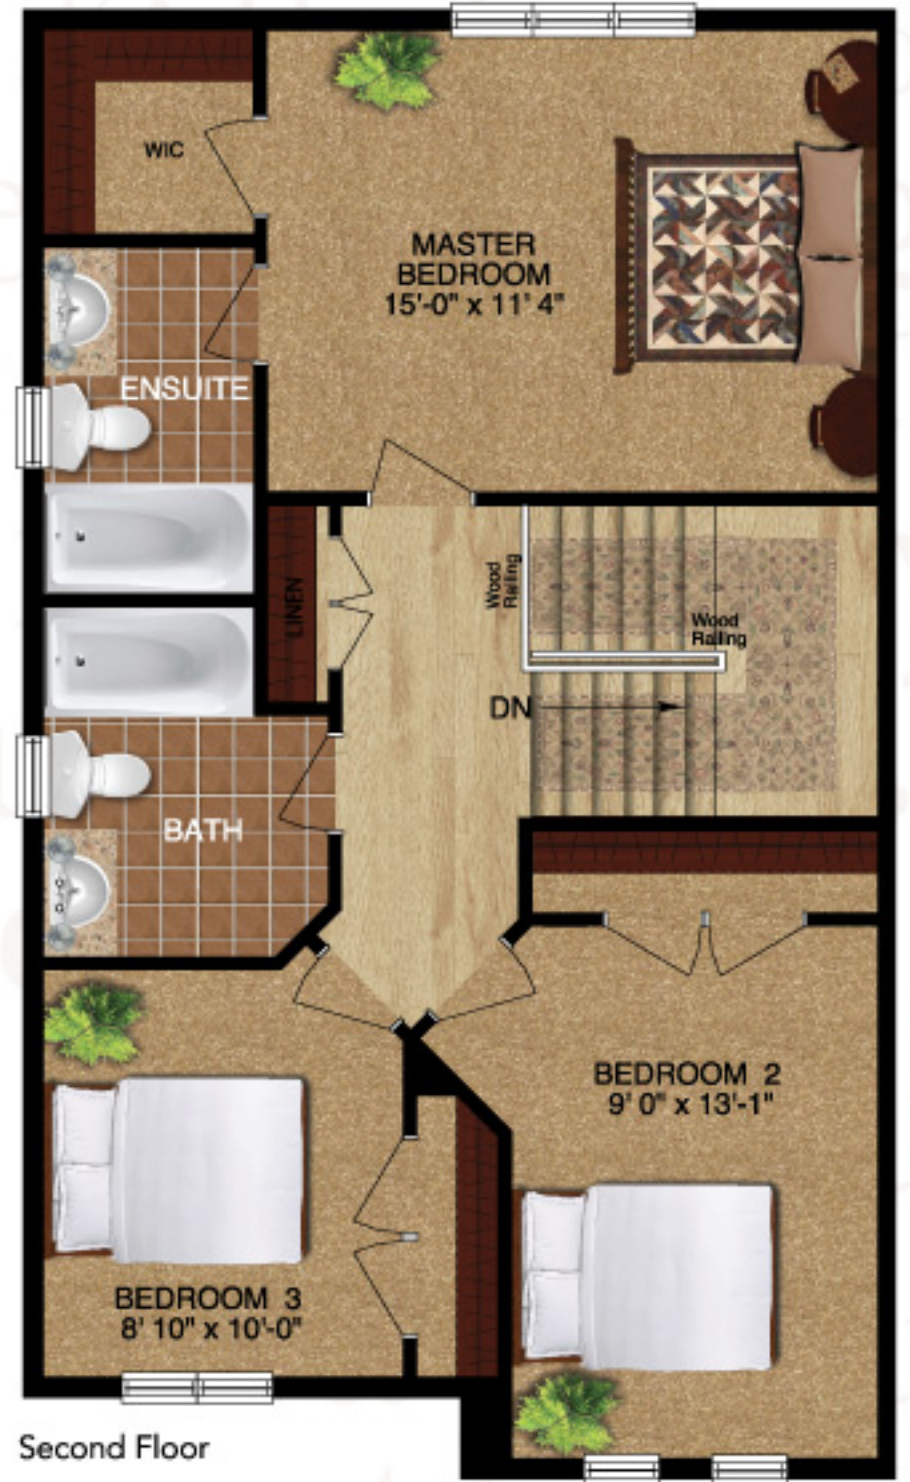

# THE POPLAR

1344 SQ. FT

ELEVATION A  
ARTISTS CONCEPT

ELEVATION B  
ARTISTS CONCEPT

# THE POPLAR

1344 SQ.FT

HOUSE RENDERINGS ARE ARTISTS' CONCEPTION AND MAY BE BUILT AS A MIRROR IMAGE. ALL FLOOR PLANS ARE APPROXIMATE DIMENSIONS. ACTUAL USABLE FLOOR SPACE MAY VARY FROM THE STATED FLOOR AREA. COLOUR REPRESENTATIONS ARE APPROXIMATE AND SUBJECT TO CHANGE E.& O.E.