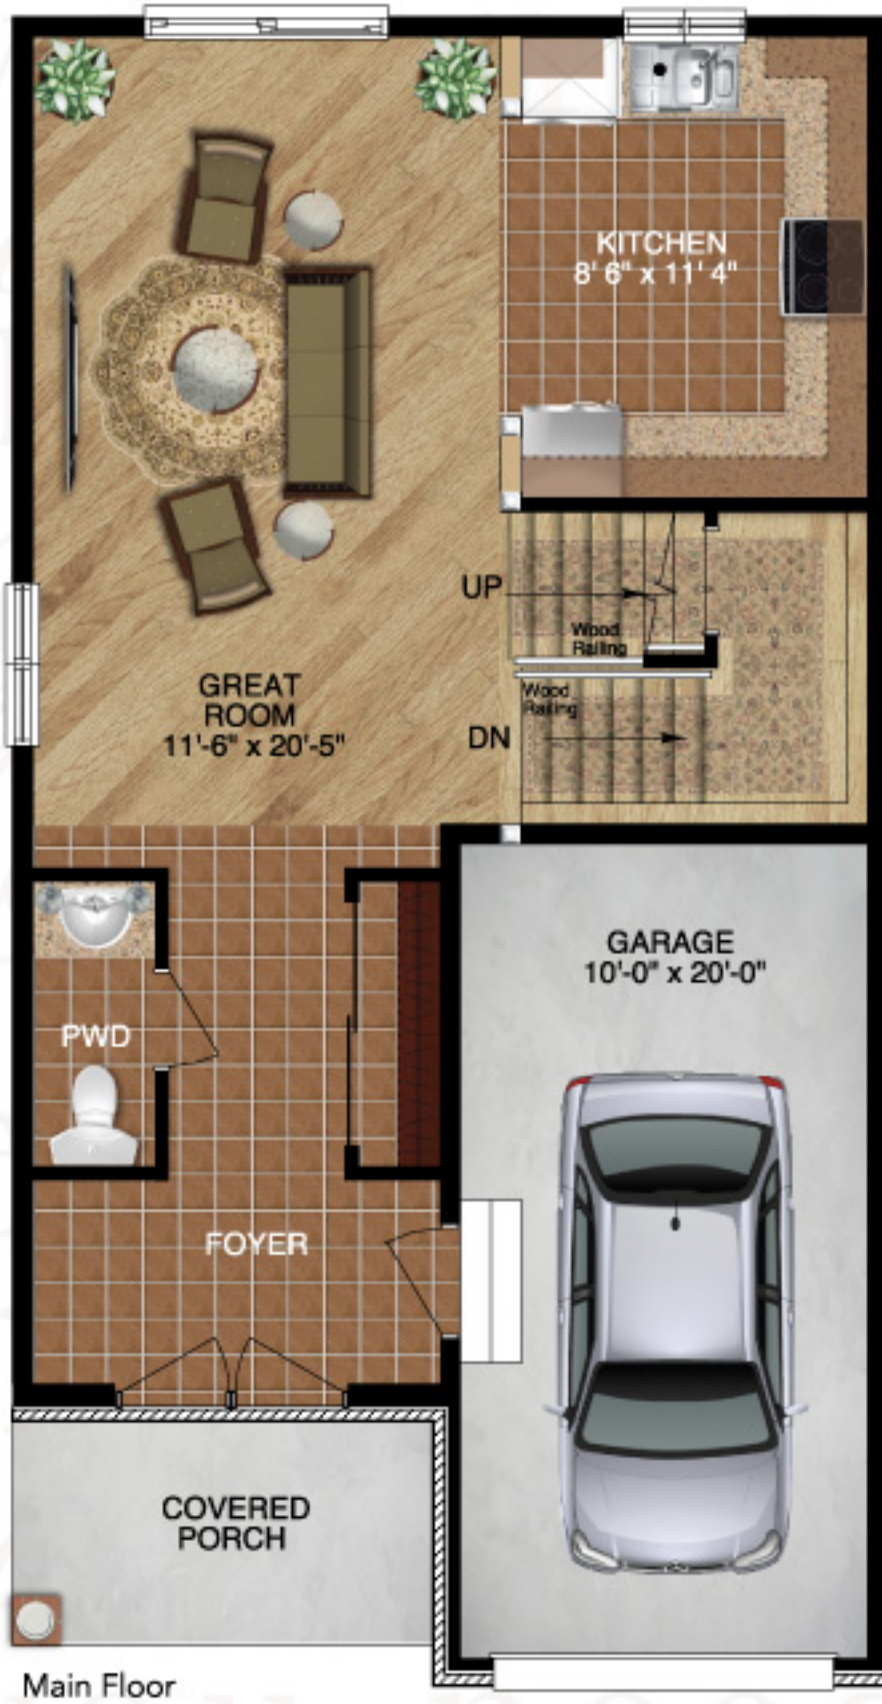

# THE POPLAR

1344 SQ. FT

ELEVATION A  
ARTISTS CONCEPT

ELEVATION B  
ARTISTS CONCEPT

# THE POPLAR

1344 SQ.FT

HOUSE RENDERINGS ARE ARTISTS' CONCEPTION AND MAY BE BUILT AS A MIRROR IMAGE. ALL FLOOR PLANS ARE APPROXIMATE DIMENSIONS. ACTUAL USABLE FLOOR SPACE MAY VARY FROM THE STATED FLOOR AREA. COLOUR REPRESENTATIONS ARE APPROXIMATE AND SUBJECT TO CHANGE E.& O.E.