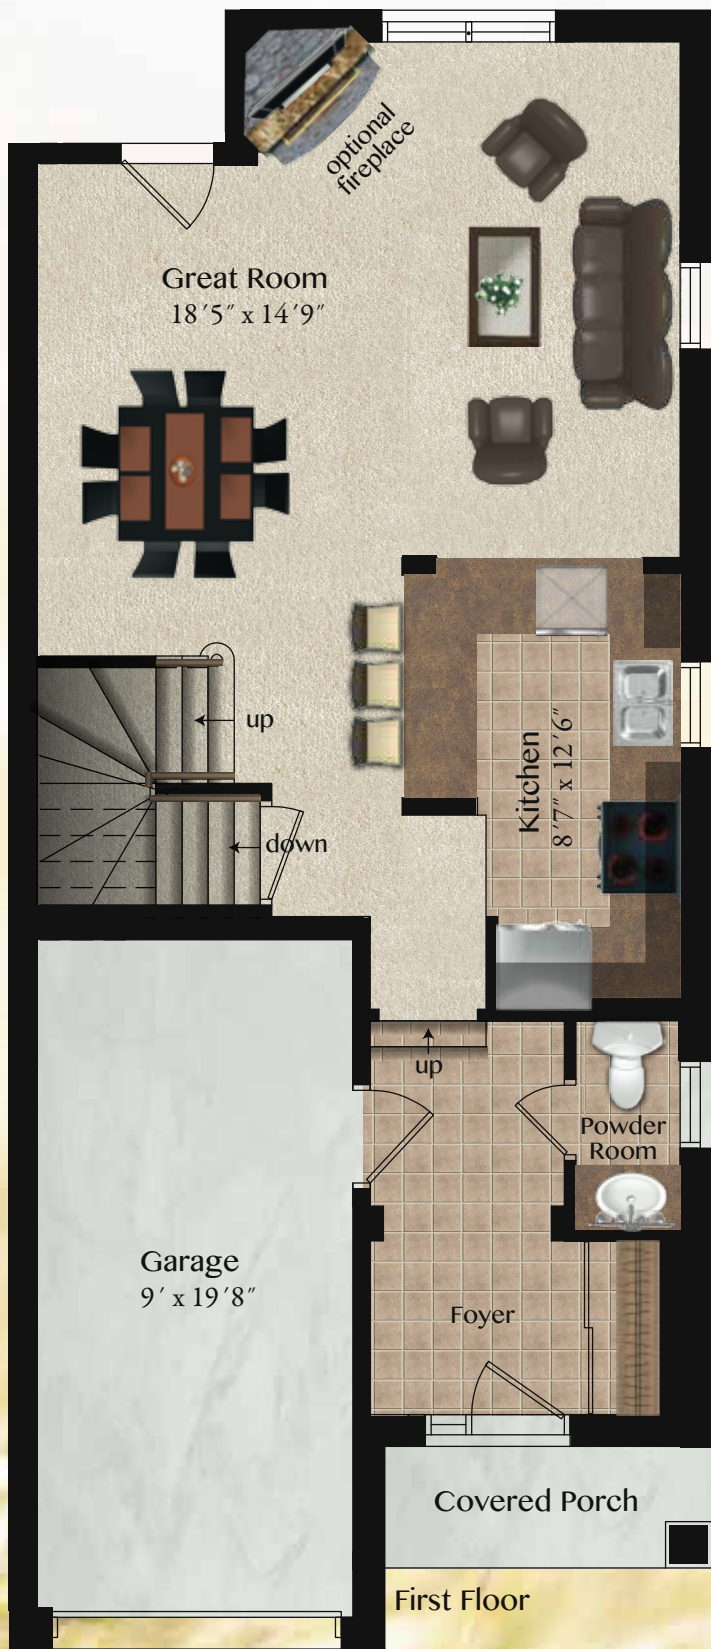

W
Winchester
PLACE

MILVERTON
1538 SQ. FT.

Winchester PLACE

HIGHLY APPOINTED
INTERIOR FINISHES

MILVERTON 1538 SQ. FT.

855-400-7717 • www.winchesterplace.ca