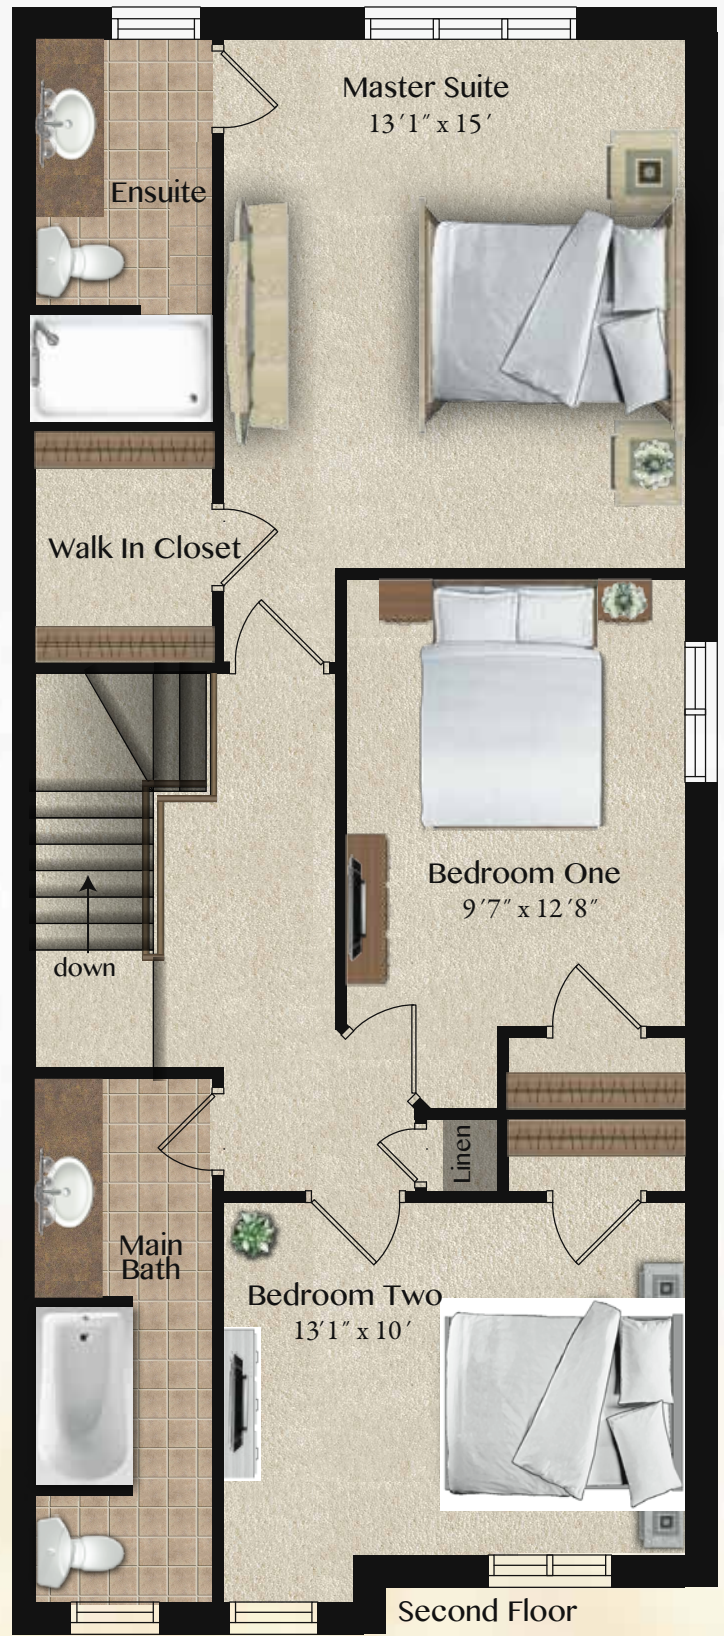

W
Winchester
PLACE

MILVERTON
1538 SQ. FT.

Winchester PLACE

HIGHLY APPOINTED
INTERIOR FINISHES

MILVERTON 1538 SQ. FT.

855-400-7717 • www.winchesterplace.ca