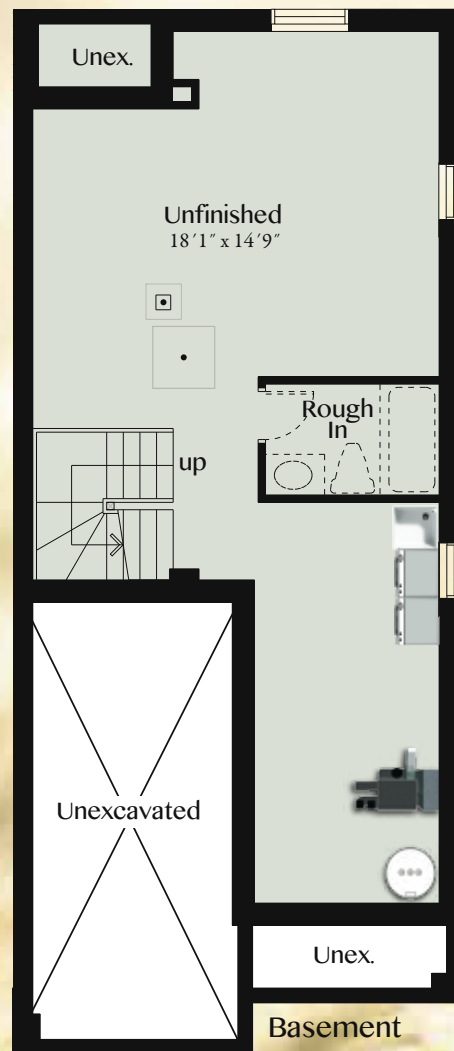

W
Winchester
PLACE

MILVERTON
1538 SQ. FT.

Winchester PLACE

HIGHLY APPOINTED
INTERIOR FINISHES

MILVERTON 1538 SQ. FT.

855-400-7717 • www.winchesterplace.ca